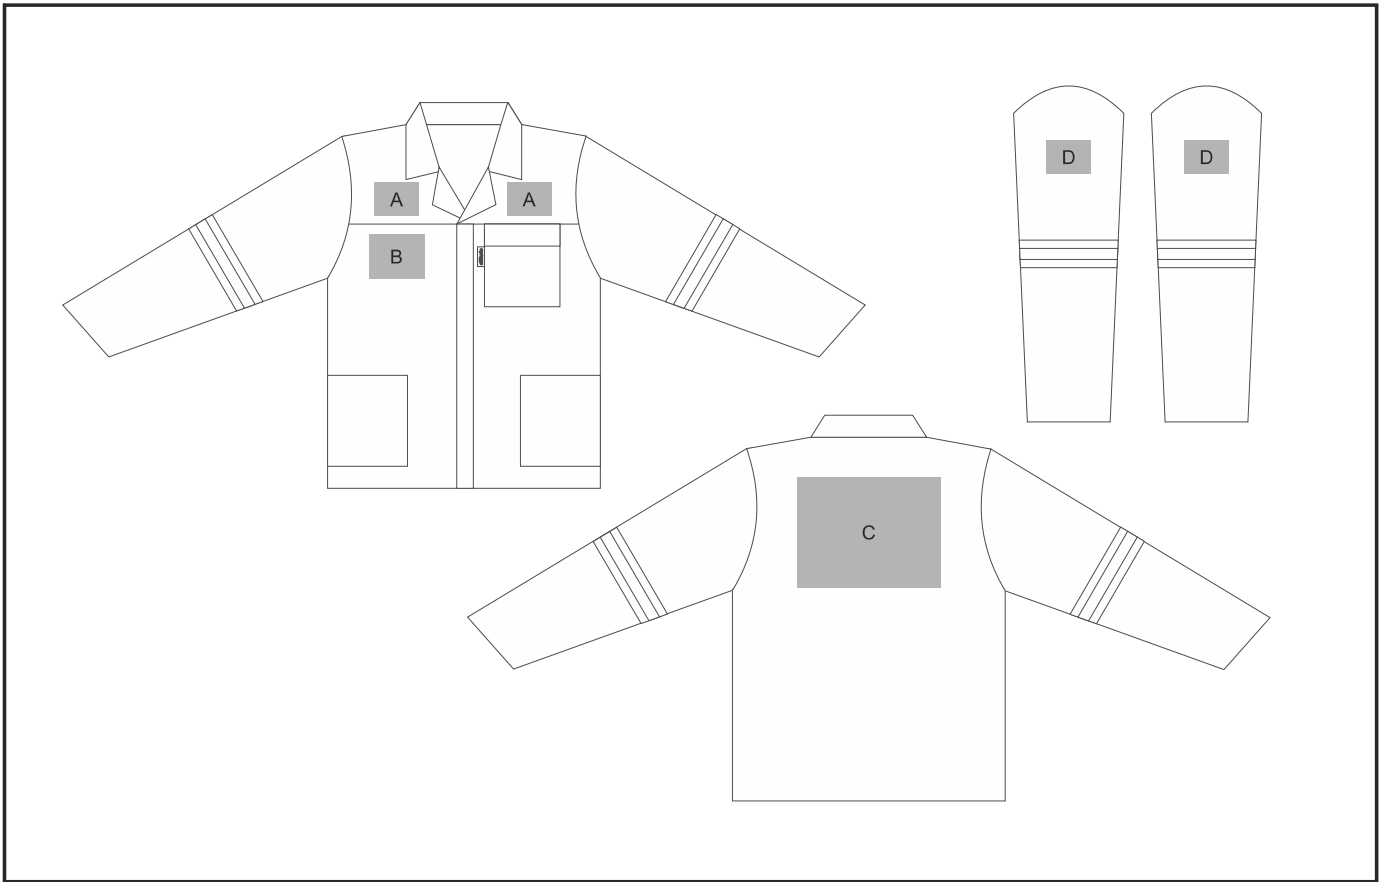

## Trade P/Cot Conti Suit Reflective Arms & Legs

Need to know:

## **Position A**

1. Screen Print (SA)  
1 Colour  
Size: 70mm wide x 30mm high
2. Embroidery (EMB-A)  
N/A  
Size: 80mm wide x 60mm high

## **Position C**

1. Screen Print (SA)  
6 Colours  
Size: 220mm wide x 200mm high
2. Embroidery (EMB-A)  
N/A  
Size: 100mm wide x 100mm high

## **Position D**

1. Screen Print (SA)  
2 Colours  
Size: 60mm wide x 60mm high
2. Embroidery (EMB-A)  
N/A  
Size: 80mm wide x 60mm high